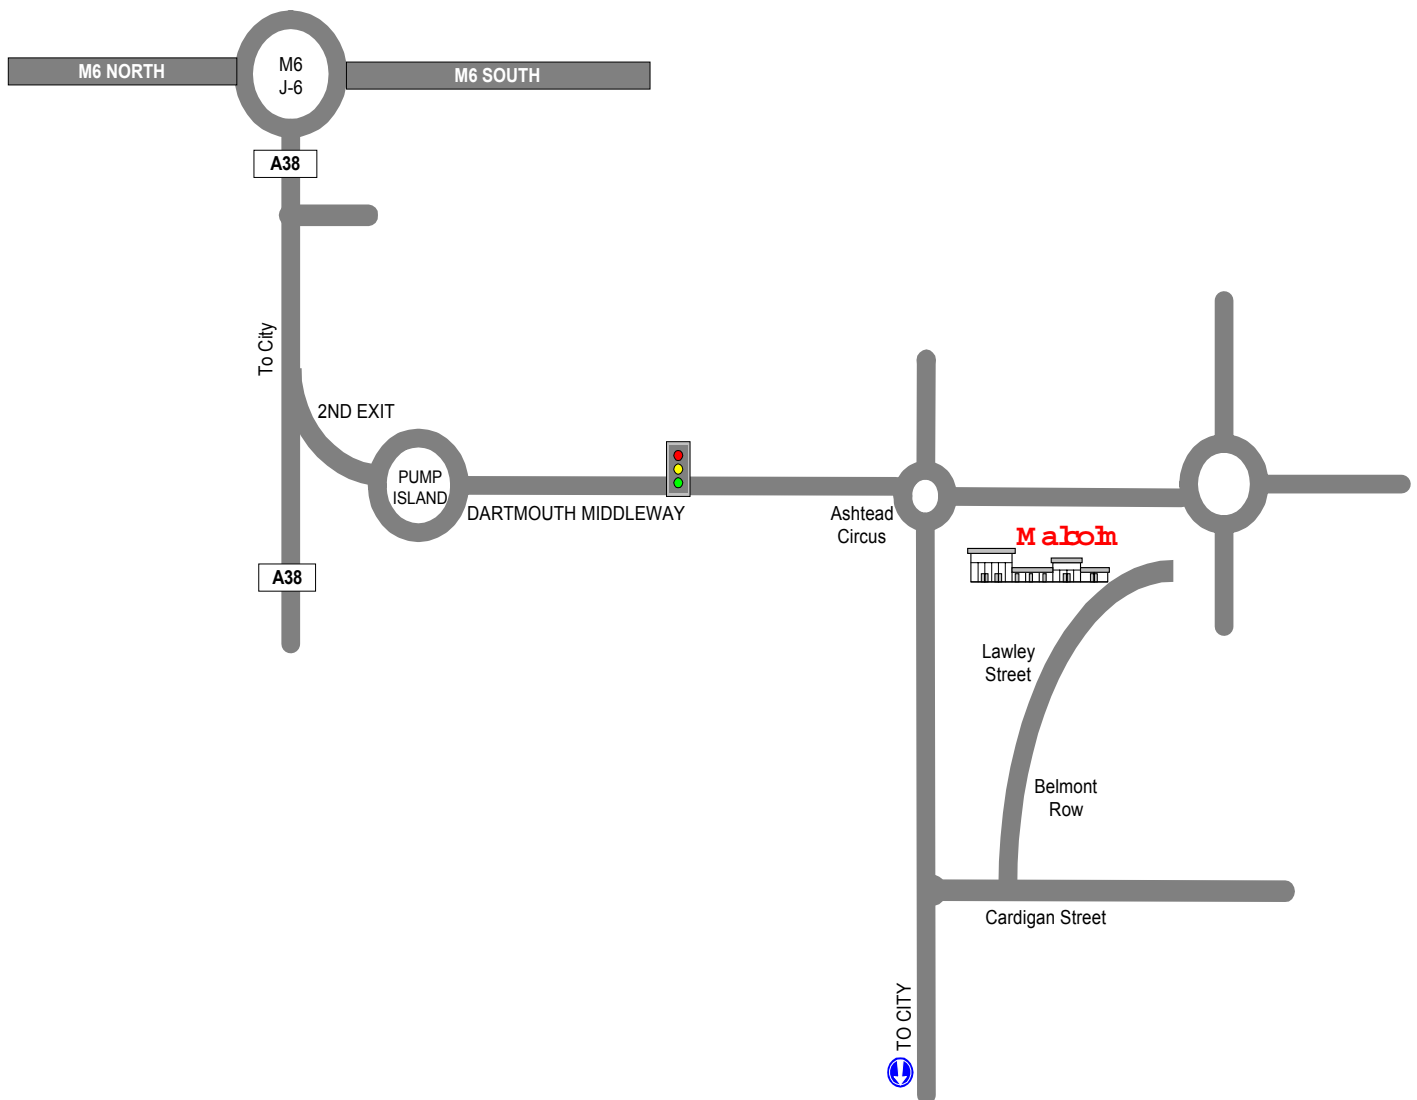

Malcolm

- Leave M6 Southbound at junction 6 to join the A38 (Birmingham)
- Leave M6 Northbound at junction 6 to join the A38 (Birmingham)
- Leave A38 at 2nd exit (Pump Island) Follow signs to Birmingham City Football Ground and National Indoor Arena
- Carry on straight along Dartmouth Middleway turn right at roundabout
- Take your first left on to Cardigan Street
- Take your first left on to Belmont Row
- Follow the road up Malcolms is on your left